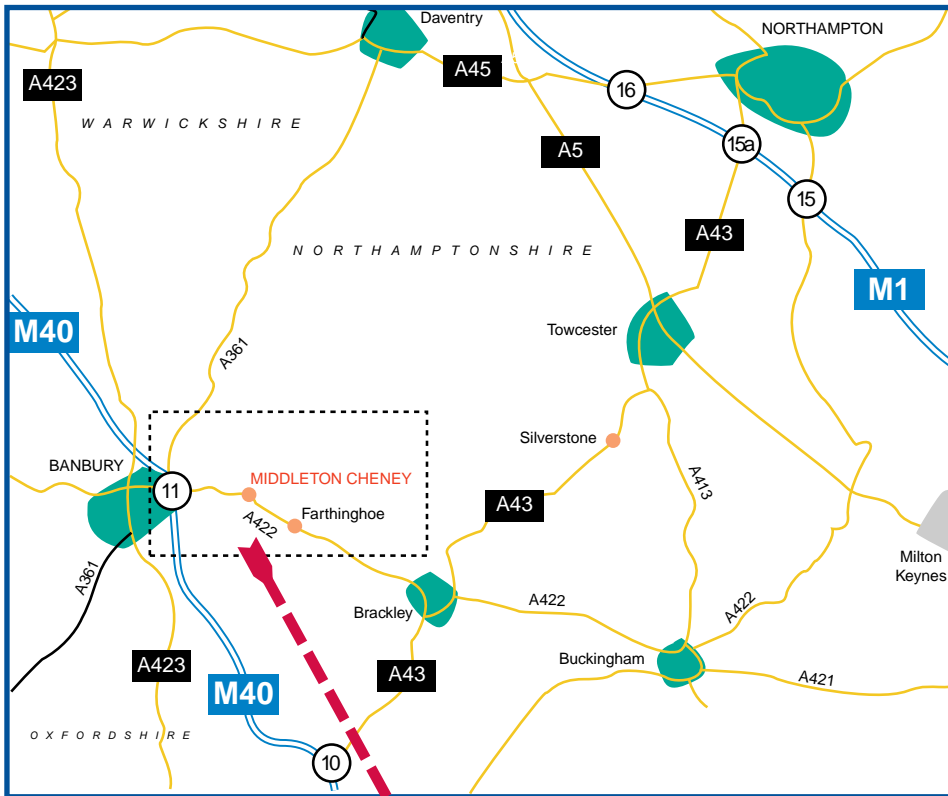

## How to Find Us

1. Take **M40** to **Junction 11**.
2. Take **A422** east signposted to **BRACKLEY**.
3. At **first roundabout** take **3rd exit** to **BRACKLEY**. (ignore 2nd exit to **MIDDLETON CHENEY** - this will take you through the village)
4. Take **left turn** (about 1 mile) to **MIDDLETON CHENEY**
5. **MIDDLETON FARMHOUSE** is on left (about 1/4 mile)

**Middleton Farmhouse** is on the road into Middleton Cheney from the bypass. We are just past the bend on the left. The Farmhouse has large white gates and car parking is available through these gates in the courtyard.